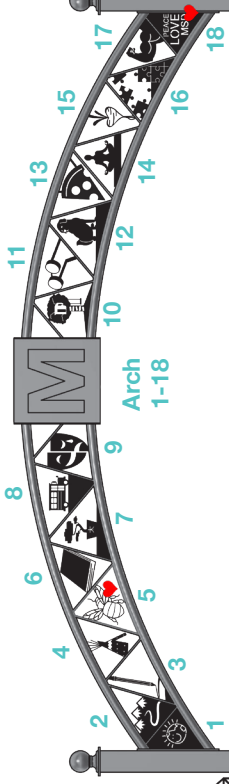

Stephanie Pax Flanigan Legacy Gate and Summer Sabbatical Program

♥ = RESERVED

1	2	3	4	5
			POTENTIAL	
M ♥	THINK BIG ♥			
EMPOWER				DO GOOD
		DON'T BE AFRAID		
A	B	C	D	E

1	2	3	4	5
DYNAMIC	DIVERSE	1964		
F	G	H	I	J